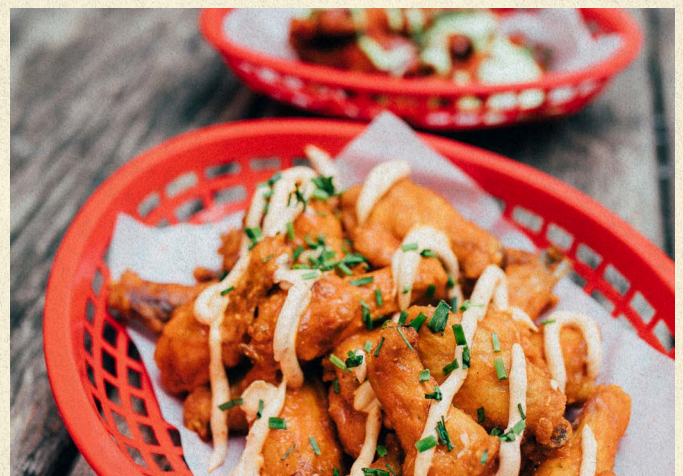

FOOD & DRINK PACKAGES

FOOD CAN BE PROVIDED BY OUR SISTER RESTAURANT, YARDBIRD.

BUFFET 01 | £18pp.

Burger, wings and sides

BUFFET 02 | £14pp.

Burger and fries